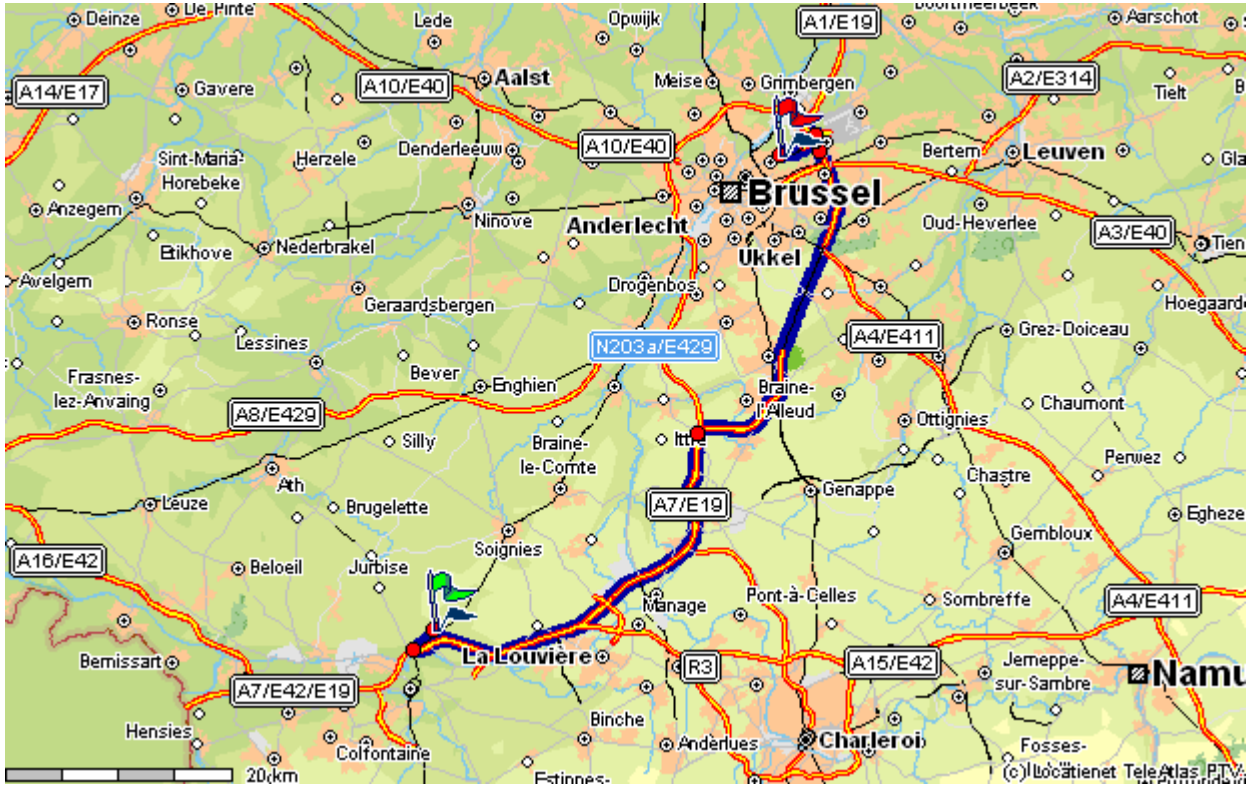

Route Directions

SHAPE Pool
SHAPE
Avenue de Berlin
7020 Mons

Route details

From **Bourgetlaan , Evere**
To **Avenue de Berlin , Mons**
Distance **78,2 km.**
Traveltime **00:48**

Routedescription

- | | | | | |
|---|---|------|---------|-------------|
| 1 | your startpoint is: N6\Rue Grande | | 0 | 00:00 |
| 2 | after 3021 m. left turn to A7/E42/E19
follow directions
Bruxelles Liège Charleroi | A7 | E42/E19 | 3,02 00:03 |
| 3 | after 20 m. turn left onto A7/E42/E19
direction junction Houdeng | A7 | E42/E19 | 3,04 00:03 |
| 4 | after 37990 m. bear right on R0
follow directions
Ring-Est Bruxelles-Est Waterloo | R0 | | 41,03 00:23 |
| 5 | after 31450 m. bear right on A201
follow directions
Vilvoorde Diegem-Woluwelaan Evere Zaventem | A201 | | 72,48 00:42 |
| 6 | after 1010 m. bear right on A201
direction junction Diegem (2) | A201 | | 73,49 00:43 |
| 7 | after 150 m. bear right on A201
follow directions
Evere Zaventem | A201 | | 73,64 00:43 |
| 8 | after 270 m. bear left on A201
follow directions
Brussel Evere | A201 | | 73,91 00:44 |

- | | | | |
|----|--|--|-------------|
| 9 |  after 4280 m. turn left onto N294\Jules Bordetlaan/Avenue Jules Bordet |  | 78,19 00:48 |
| 10 |  after 20 m. turn left onto N22\Leopold III Laan/Avenue Léopold III |  | 78,21 00:48 |
| 11 |  after 30 m. keep right on Bourgetlaan/Avenue du Bourget |  | 78,24 00:48 |
| 12 |  you arrived at the destination: Bourgetlaan/Avenue du Bourget |  | 78,25 00:48 |