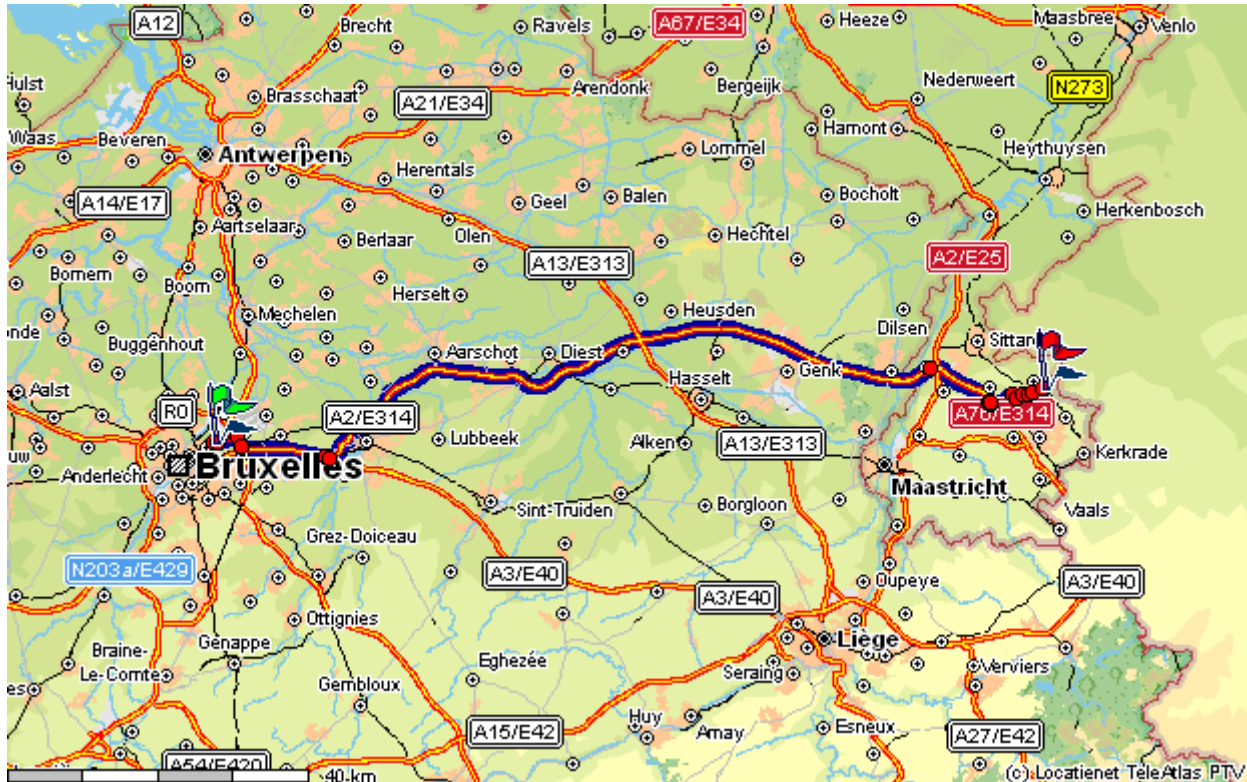

Route Description

for the
Geilenkirchen (GKN) Home Meet,
30 September 2006
HQ JFC Brunssum, Brunssum/NLD

Route details

From **Bourgetlaan , Evere**
 To **Rimburgerweg 30, Brunssum**
 Distance **125,3 km.**
 Traveltime **01:16**

Routedescription

1	your startpoint is: Bourgetlaan/Avenue du Bourget		0	00:00
2	after 428 m. turn left onto A201 direction junction Diegem-Woluwelaan (4)	A201	0,42	00:00
3	after 20 m. turn right onto A201 direction junction Diegem-Woluwelaan (4)	A201	0,44	00:00
4	after 2490 m. bear right on R0 follow directions Gent EXPO Antwerpen Cargo Vilvoorde Bergen Charleroi Namen Luik Leuven	R0	2,93	00:02
5	after 100 m. keep right on R0 follow directions Bergen Charleroi Namen Luik Leuven	R0	3,03	00:02
6	after 980 m. bear left on R0 follow directions Bergen Namen Charleroi Luik	R0	4,01	00:03
7	after 1300 m. bear right on A3/E40 follow directions Luik Leuven Brussel	A3 E40	5,31	00:04
8	after 12100 m. bear right on A2/E314 follow directions Genk Hasselt Leuven	A2 E314	17,41	00:12
9	after 480 m. bear right on A2/E314 follow directions Genk Hasselt Leuven	A2 E314	17,89	00:12