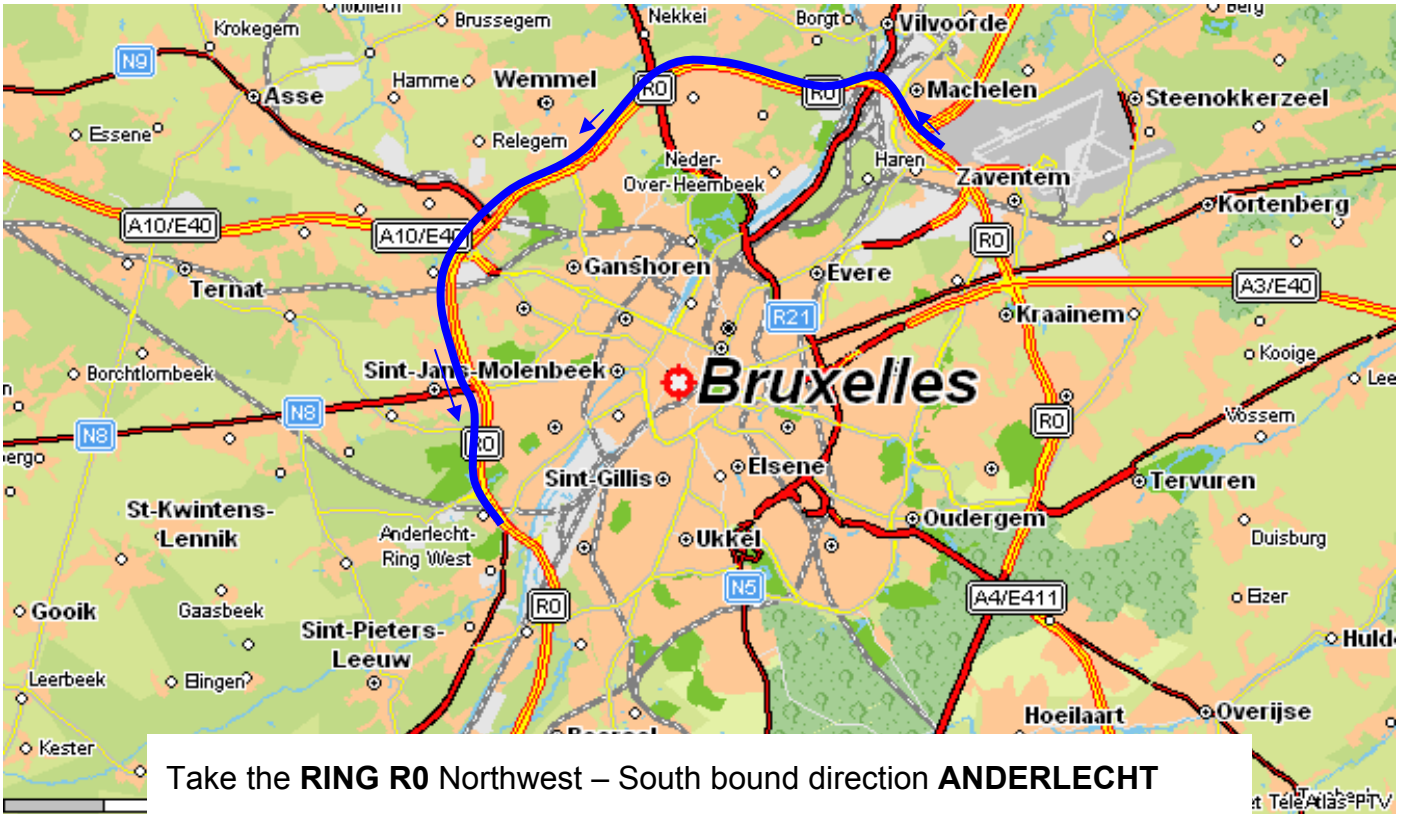

# ROUTE DIRECTIONS to the CERIA POOL

Take the **RING R0** Northwest – South bound direction **ANDERLECHT**

- Take **EXIT 16** (Anderlecht Zuid)
- TURN LEFT**, pass bridge (R0) into the **BERGENSESTEENWEG**
- At the first traffic light **TURN RIGHT** into the **AVENUE MARC-HENRI**
- At the end of the road **TURN LEFT** into the **AVENUE EMILE GRYSON**
- At the end of the road **TURN RIGHT** into the **RUE DE GRIVES**
- At the end of the road **PARK YOUR CAR**